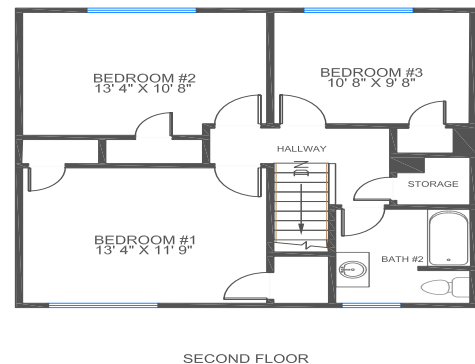

TRACEN Petaluma Housing Unit **404** and **405**

4 bedrooms / 2 full bathrooms

Amenities: Dishwasher Garbage Disposal
Stove with Range Fan, Refrigerator
Wash and Dryer hookups

Living room area entrance showing the backdoor to the yard &. Bedroom # 4 Downstairs

Upstairs bathroom

Downstairs bathroom

Bedroom # 2

Entrance Space (Fits a small Love Seat)