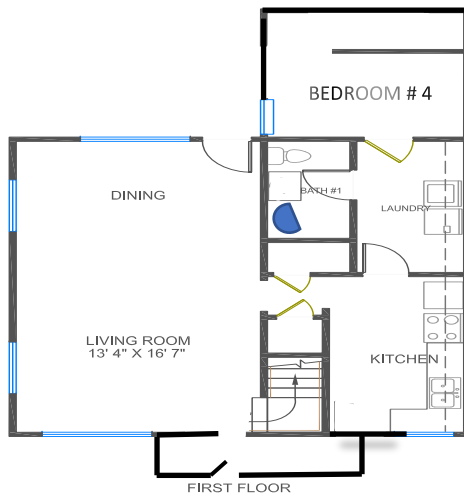

TRACEN Petaluma Housing Unit **404** and **405**

4 bedrooms / 2 full bathrooms

Amenities: Dishwasher Garbage Disposal
Stove with Range Fan, Refrigerator
Wash and Dryer hookups

Living room area entrance showing the backdoor to the yard &. Bedroom # 4 Downstairs

Upstairs bathroom

Downstairs bathroom

Bedroom # 2

Entrance Space (Fits a small Love Seat)